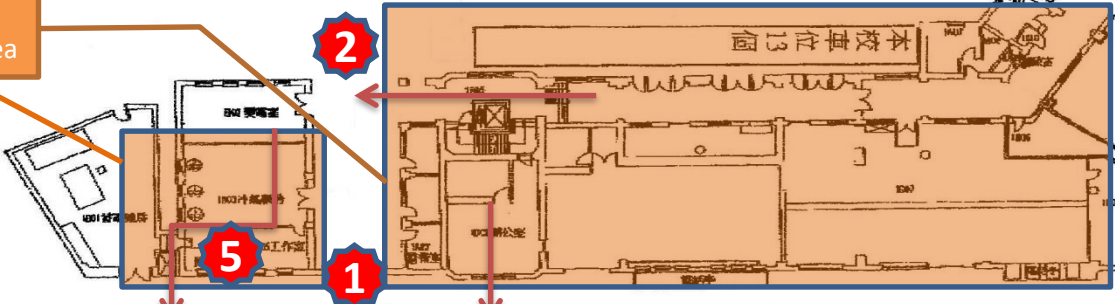

本校使用區
NYCU Campus Area